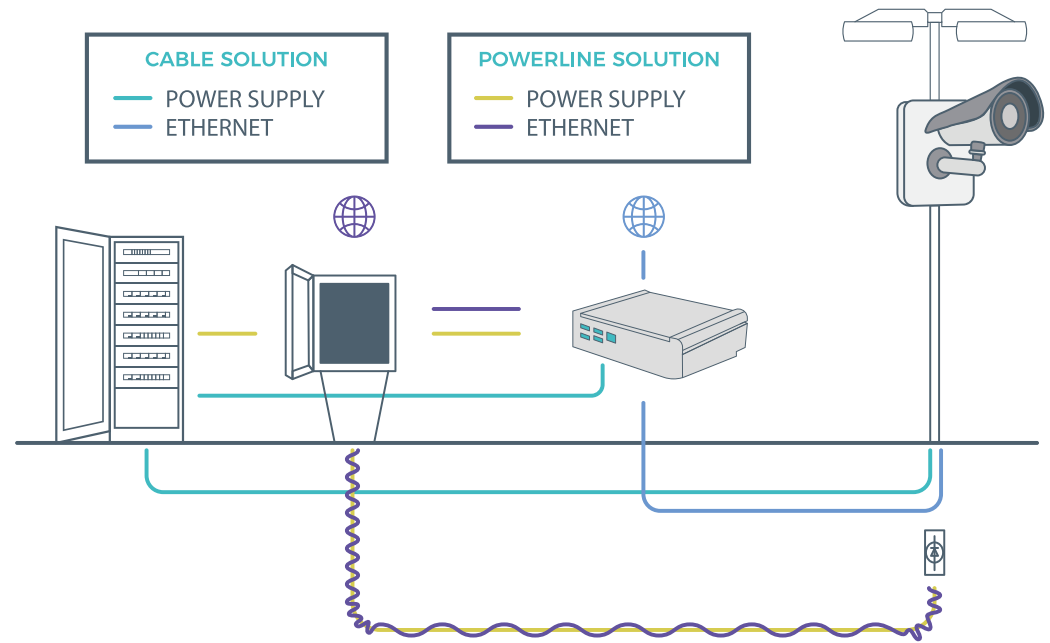

Founded in 2014 the company implemented a software-based technology able to analyse, in real time, the availability of parking space in in-street parkings.

Park Smart uses the physical infrastructure of video sensors, even the ones already existing in the area, to process images via a proprietary IoT, called AISee, installable locally close to camera. AISee use Computer vision algorithms in order to detect mobility events that happens in the monitored area. It operates in a totally privacy protected way cause it analyse streaming video no image is recorded no HD on board. The detected information about any parking event and parking space occupancy status is made available to drivers on their smartphone in order to indicate parking availability in the nearest area and to parking enforcement so to reduce payment evasion and street infractions.

Park smart system could be installed next to camera or, with an additional kit based on powerline, close to the electrical panel that supply cameras. The unique qualities of Park Smart are: